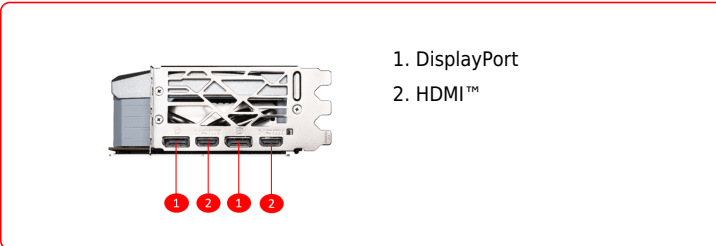

CONNECTIONS

FEATURES

TRI FROZR 3

Stay cool and quiet. MSI's TRI FROZR 3 thermal design enhances heat dissipation all around the graphics card.

TORX FAN 5.0

Fan blades linked by ring arcs and a fan cowl work together to stabilize and maintain high-pressure airflow.

Copper Baseplate

Heat from the GPU and memory modules is captured by a copper baseplate and then rapidly transferred to Core Pipes.

Core Pipe

Precision-machined heat pipes ensure max contact to the GPU and spread heat along the full length of the heatsink.