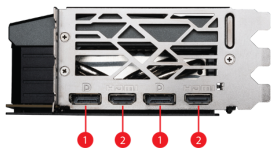

SPECIFICATIONS

Memory	16GB GDDR6X
Power connectors	16-pin x 1
Grafik Motoru	NVIDIA® GeForce RTX™ 4080 16GB
Veriyolu Standardı	PCI Express® Gen 4
Bellek Arayüzü	256-bit
Çekirdek Hızı(MHz)	Extreme Performance: 2520 MHz (MSI Center) Boost: 2505 MHz (GAMING & SILENT Mode)
Bellek Hızı(MHz)	22.4 Gbps
Maximum Displays	4
Power consumption (W)	320 W
Output	DisplayPort x 2 (v1.4a) HDMI™ x 2 (Supports 4K@120Hz HDR, 8K@60Hz HDR, and Variable Refresh Rate as specified in HDMI 2.1a)
HDCP Desteği	Y
Recommended Power Supply (W)	850 W (Min.750 W)
Digital Maximum Resolution	7680 x 4320
DirectX Desteği	12 Ultimate
Boyutlar (mm)	322 x 136 x 62 mm

CONNECTIONS

1. DisplayPort
2. HDMI™

FEATURES

TRI FROZR 3

Stay cool and quiet. MSI's TRI FROZR 3 thermal design enhances heat dissipation all around the graphics card.

TORX FAN 5.0

Fan blades linked by ring arcs and a fan cowl work together to stabilize and maintain high-pressure airflow.

Copper Baseplate

Heat from the GPU and memory modules is captured by a copper baseplate and then rapidly transferred to Core Pipes.

Core Pipe

Precision-machined heat pipes ensure max contact to the GPU and spread heat along the full length of the heatsink.

Airflow Control

Sections of different heatsink fins disrupt unwanted airflow harmonics and reduce noise.

Metal Backplate

Thermal pads under the sturdy metal backplate provide additional cooling while the flow-through ventilation reduces trapped heat.