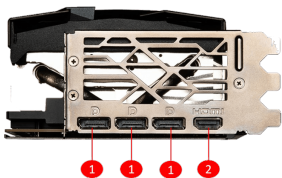

SPECIFICATIONS

Memory	16GB GDDR6X
Power connectors	16-pin x 1
Grafik Motoru	NVIDIA® GeForce RTX™ 4080 16GB
Veriyolu Standardı	PCI Express® Gen 4
Bellek Arayüzü	256-bit
Çekirdek Hızı(MHz)	TBD
Bellek Hızı(MHz)	22.4 Gbps
Maximum Displays	4
Power consumption (W)	TBD
HDCP Desteği	Y
Output	DisplayPort x 3 (v1.4a) HDMI™ x 1 (Supports 4K@120Hz HDR, 8K@60Hz HDR, and Variable Refresh Rate as specified in HDMI™ 2.1a)
Recommended Power Supply (W)	850 W (Min.750 W)
Digital Maximum Resolution	7680 x 4320
DirectX Desteği	12 Ultimate
Boyutlar (mm)	336 x 142 x 78 mm

CONNECTIONS

1. DisplayPort
2. HDMI™

FEATURES

TRI FROZR 3S

Push performance with the latest MSI cooling design and elevate sophistication with a prestigious appearance.

TORX FAN 5.0

Fan blades linked by ring arcs and a fan cowl work together to stabilize and maintain high-pressure airflow.

Vapor Chamber

The GPU and memory modules are covered with a Vapor Chamber which rapidly transfers heat to Core Pipes.

Core Pipe

Precision-machined heat pipes ensure max contact to the GPU and spread heat along the full length of the heatsink.

Metal Backplate

Thermal pads under the sturdy metal backplate provide additional cooling while the flow-through ventilation reduces trapped heat.

Wave Curved 3.0

Additional efficiency is gained by adjusting the size of the wave edges under the fan motor and other spots where there is less airflow.