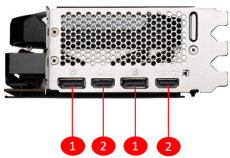

SPECIFICATIONS

Memory	16GB GDDR6X
Power connectors	16-pin x1
Grafik Motoru	NVIDIA® GeForce RTX™ 4080 16GB
Veriyolu Standardı	PCI Express® Gen 4
Bellek Arayüzü	256-bit
Çekirdek Hızı(MHz)	Extreme Performance: 2520 MHz (MSI Center) Boost: 2505 MHz
Bellek Hızı(MHz)	22.4 Gbps
Maximum Displays	4
Output	DisplayPort x 2 (v1.4a) HDMI™ x 2 (Supports 4K@120Hz HDR, 8K@60Hz HDR, and Variable Refresh Rate as specified in HDMI™ 2.1a)
HDCP Desteği	Y
Power consumption (W)	320 W
Recommended Power Supply (W)	750 W
Digital Maximum Resolution	7680 x 4320
DirectX Desteği	12 Ultimate
Boyutlar (mm)	322 x 136 x 62 mm

CONNECTIONS

1. DisplayPort
2. HDMI™

FEATURES

Triple Fan

Three fans and a huge heatsink ensure a cool and quiet experience for you.

TORX FAN 4.0

A masterpiece of teamwork, fan blades work in pairs to create unprecedented levels of focused air pressure.

Copper Baseplate

A solid nickel-plated copper baseplate transfers heat from the GPU to all heat pipes for better cooling.

Core Pipe

Precision-machined heat pipes ensure max contact to the GPU and spread heat along the full length of the heatsink.

Airflow Control

Don't sweat it, Airflow Control guides the air to exactly where it needs to be for maximum cooling.

Metal Backplate

Thermal pads under the sturdy metal backplate provide additional cooling while the flow-through ventilation reduces trapped heat.