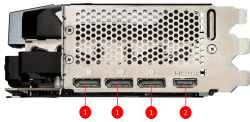

## SPECIFICATIONS

<b>Memory</b>	16GB GDDR6X
<b>Power connectors</b>	16pin x 1
<b>Grafik Motoru</b>	NVIDIA® GeForce RTX™ 4080 16GB
<b>Veriyolu Standardı</b>	PCI Express® Gen 4
<b>Bellek Arayüzü</b>	256-bit
<b>Çekirdek Hızı(MHz)</b>	TBD
<b>Bellek Hızı(MHz)</b>	22.4 Gbps
<b>Maximum Displays</b>	4
<b>Output</b>	DisplayPort x 3 (v1.4a) HDMI™ x 1 (Supports 4K@120Hz HDR, 8K@60Hz HDR, and Variable Refresh Rate as specified in HDMI™ 2.1a)
<b>HDCP Desteği</b>	Y
<b>Power consumption (W)</b>	TBD
<b>Recommended Power Supply (W)</b>	750W
<b>Digital Maximum Resolution</b>	7680 x 4320
<b>DirectX Desteği</b>	12 Ultimate
<b>Boyutlar (mm)</b>	322 x 136 x 63mm

## CONNECTIONS

1. DisplayPort
2. HDMI™

### Core Pipe

Precision-machined heat pipes ensure max contact to the GPU and spread heat along the full length of the heatsink.