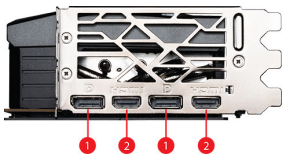

SPECIFICATIONS

Memory	24GB GDDR6X
Grafik Motoru	NVIDIA® GeForce RTX™ 4090
Veriyolu Standardı	PCI Express® Gen 4
Bellek Arayüzü	384-bit
Çekirdek Hızı(MHz)	Extreme Performance: 2610 MHz (MSI Center) Boost: 2595 MHz (GAMING & SILENT Mode)
Bellek Hızı(MHz)	21 Gbps
Maximum Displays	4
HDCP Desteği	Y
Power consumption (W)	450 W
Output	DisplayPort x 2 (v1.4a) HDMI™ x 2 (Supports 4K@120Hz HDR and 8K@60Hz HDR and Variable Refresh Rate (VRR) as specified in HDMI 2.1a)
Recommended Power Supply (W)	850 W
Digital Maximum Resolution	7680 x 4320
DirectX Desteği	12 Ultimate
Boyutlar (mm)	322 x 136 x 62 mm

CONNECTIONS

1. DisplayPort
2. HDMI™

FEATURES

TRI FROZR 3

Stay cool and quiet. MSI's TRI FROZR 3 thermal design enhances heat dissipation all around the graphics card.

TORX FAN 5.0

Fan blades linked by ring arcs and a fan cowl work together to stabilize and maintain high-pressure airflow.

Copper Baseplate

Heat from the GPU and memory modules is captured by a copper baseplate and then rapidly transferred to Core Pipes.

Core Pipe

Precision-machined heat pipes ensure max contact to the GPU and spread heat along the full length of the heatsink.

Airflow Control

Sections of different heatsink fins disrupt unwanted airflow harmonics and reduce noise.

Metal Backplate

Thermal pads under the sturdy metal backplate provide additional cooling while the flow-through ventilation reduces trapped heat.