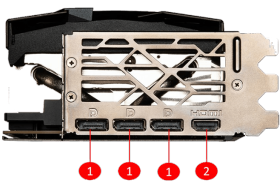

SPECIFICATIONS

Memory	24GB GDDR6X
Grafik Motoru	NVIDIA® GeForce RTX® 4090
Veriyolu Standardı	PCI Express® Gen 4
Bellek Arayüzü	384-bit
Çekirdek Hızı(MHz)	Extreme Performance: 2610 MHz (MSI Center) Boost: 2595MHz (GAMING & SILENT Mode)
Bellek Hızı(MHz)	21 Gbps
Maximum Displays	4
Power consumption (W)	Silent mode: 450W Gaming mode: 480W
HDCP Desteği	Y
Output	DisplayPort x 3 (v1.4a) HDMI™ x 1 (Supports 4K @120Hz HDR, 8K@60Hz HDR, and Variable Refresh Rate as specified in HDMI™ 2.1a)
Digital Maximum Resolution	7680 x 4320
Recommended Power Supply (W)	1000W (Min. 850W)
DirectX Desteği	12 Ultimate
OpenGL Desteği	4.6
Boyutlar (mm)	336 x 142 x 78 mm
Ağırlık	2413g / 3636g

CONNECTIONS

1. DisplayPort
2. HDMI™

FEATURES

TRI FROZR 3S

Push performance with the latest MSI cooling design and elevate sophistication with a prestigious appearance.

TORX FAN 5.0

Fan blades linked by ring arcs and a fan cowl work together to stabilize and maintain high-pressure airflow.

Vapor Chamber

The GPU and memory modules are covered with a Vapor Chamber which rapidly transfers heat to Core Pipes.

Core Pipe

Precision-machined heat pipes ensure max contact and spread heat along the full length of the heatsink.

Thermal pads under the sturdy metal backplate provide additional cooling while the flow-through ventilation reduces trapped heat.

Wave Curved 3.0

Additional efficiency is gained by adjusting the size of the wave edges under the fan motor and other spots where there is less airflow.