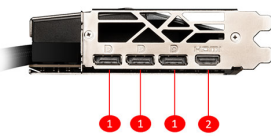

SPECIFICATIONS

Memory	24GB GDDR6X
Grafik Motoru	NVIDIA® GeForce RTX® 4090
Veriyolu Standardı	PCI Express® Gen 4
Bellek Arayüzü	384-bit
Çekirdek Hızı(MHz)	Extreme Performance: 2610 MHz (MSI Center) Boost: 2595 MHz (GAMING & SILENT Mode)
Bellek Hızı(MHz)	21 Gbps
Maximum Displays	4
Output	DisplayPort x 3 (v1.4a) HDMI™ x 1 (Supports 4K@120Hz HDR, 8K@60Hz HDR, and Variable Refresh Rate as specified in HDMI™ 2.1a)
Power consumption (W)	Silent mode: 450W Gaming mode: 480W
HDCP Desteği	Y
Digital Maximum Resolution	7680x4320
Recommended Power Supply (W)	1000W (Min. 850W)
DirectX Desteği	12 Ultimate
OpenGL Desteği	4.6
Boyutlar (mm)	Card: 280 x 140 x 43 mm radiator + fan: 274 x 121 x 55 mm Tube length: L470 ± 10 x D11.2 mm
Ağırlık	2353 g / 3837 g

CONNECTIONS

1. DisplayPort
2. HDMI™

FEATURES

Zero Froz

Zero Froz is the calm before the storm, keeping fans still and maintaining silence until cooling is needed.

Superior Cooling

The GPU is kept cool by closed loop liquid cooler while the memory and VRM's are cooled by a radial fan.

TORX FAN 5.0

Fan blades linked by ring arcs and a fan cowl work together to stabilize and maintain high-pressure airflow.

Micro-Fin Copper Base

A copper base with fine micro-fins immersed in the liquid stream effectively transfers heat away from the VRAM and GPU.

Aluminum Heat Radiator

Easy to install 240mm black aluminum radiator to reduce fan demand and dissipate heat efficiently.

Quick And Easy Installation

Upgrade to the power of liquid-cooled graphics in one minute or less.