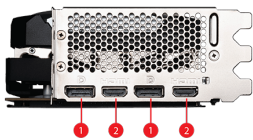

SPECIFICATIONS

Memory	24GB GDDR6X
Grafik Motoru	NVIDIA® GeForce RTX™ 4090
Veriyolu Standardı	PCI Express® Gen 4
Bellek Arayüzü	384-bit
NVLink Support	N/A
Çekirdek Hızı(MHz)	Extreme Performance: 2565 MHz (MSI Center) Boost: 2550 MHz
Bellek Hızı(MHz)	21 Gbps
Maximum Displays	4
Output	DisplayPort x 2 (v1.4a) HDMI™ x 2 (Supports 4K@120Hz HDR, 8K@60Hz HDR, and Variable Refresh Rate as specified in HDMI™ 2.1a)
HDCP Desteği	Y
Power consumption (W)	450 W
Recommended Power Supply (W)	850 W
Digital Maximum Resolution	7680 x 4320
DirectX Desteği	12 Ultimate
Boyutlar (mm)	322 x 136 x 62 mm

CONNECTIONS

1. DisplayPort
2. HDMI™

FEATURES

Triple Fan

Three fans and a huge heatsink ensure a cool and quiet experience for you.

TORX FAN 4.0

A masterpiece of teamwork, fan blades work in pairs to create unprecedented levels of focused air pressure.

Copper Baseplate

A solid nickel-plated copper baseplate transfers heat from the GPU to all heat pipes for better cooling.

Core Pipe

Precision-machined heat pipes ensure max contact to the GPU and spread heat along the full length of the heatsink.

Airflow Control

Don't sweat it, Airflow Control guides the air to exactly where it needs to be for maximum cooling.

Metal Backplate

Thermal pads under the sturdy metal backplate provide additional cooling while the flow-through ventilation reduces trapped heat.