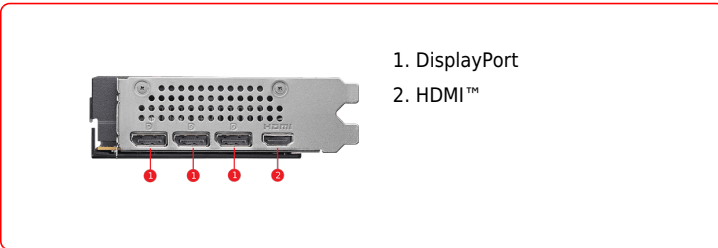

SPECIFICATIONS

Marketing Name	GeForce RTX™ 5050 8G SHADOW 2X OC
Memory	8GB GDDR6
Grafik Motoru	NVIDIA® GeForce RTX™ 5050
Veriyolu Standardı	PCI Express® Gen 5 x16 (uses x8)
Bellek Arayüzü	128-bit
Çekirdek Hızı(MHz)	Extreme Performance: 2617 MHz (MSI Center) Boost: 2602 MHz
Bellek Hızı(MHz)	20 Gbps
Maximum Displays	4
Output	DisplayPort x 3 (v2.1b) HDMI™ x 1 (As specified in HDMI™ 2.1b: up to 4K 480Hz or 8K 120Hz with DSC, Gaming VRR, HDR)
HDCP Desteği	Y
Power consumption (W)	130 W
Recommended Power Supply (W)	550 W
Digital Maximum Resolution	7680 x 4320
DirectX Desteği	12 Ultimate
Boyutlar (mm)	197 x 120 x 40 mm

CONNECTIONS

FEATURES

Dual Fan

Two fans and a huge heatsink ensure a cool and quiet experience for you.

TORX FAN 5.0

Fan blades linked by ring arcs and a fan cowl work together to stabilize and maintain high-pressure airflow.