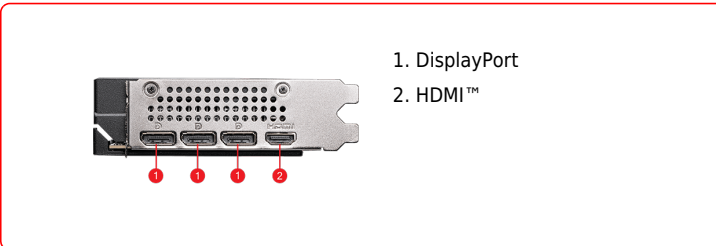

CONNECTIONS

1. DisplayPort
2. HDMI™

FEATURES

Dual Fan

Two fans and a huge heatsink ensure a cool and quiet experience for you.

STORMFORCE FAN

Seven fan blades, claw texturing, and a circular arc are designed for optimal airflow with minimal noise.