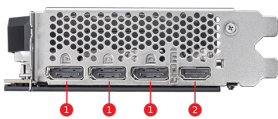

SPECIFICATIONS

Marketing Name	GeForce RTX™ 5060 Ti 8G SHADOW 3X CLASSIC
Memory	8GB GDDR7
Grafik Motoru	NVIDIA® GeForce RTX™ 5060 Ti
Veriyolu Standardı	PCI Express® Gen 5 x16 (uses x8)
Bellek Arayüzü	128-bit
Çekirdek Hızı(MHz)	Extreme Performance: 2587 MHz (MSI Center) Boost: 2572 MHz
Bellek Hızı(MHz)	28 Gbps
Maximum Displays	4
Output	DisplayPort x 3 (v2.1b) HDMI™ x 1 (As specified in HDMI™ 2.1b: up to 4K 480Hz or 8K 120Hz with DSC, Gaming VRR, HDR)
HDCP Desteği	Y
Power consumption (W)	180 W
Recommended Power Supply (W)	600 W
Digital Maximum Resolution	7680 x 4320
DirectX Desteği	12 Ultimate
Boyutlar (mm)	308 x 120 x 43 mm

CONNECTIONS

1. DisplayPort
2. HDMI™

FEATURES

Triple Fan

Three fans and a huge heatsink ensure a cool and quiet experience for you.

TORX FAN 4.0

A masterpiece of teamwork, fan blades work in pairs to create unprecedented levels of focused air pressure.

Nickel-plated Copper Baseplate

Heat from the GPU and memory is swiftly captured by a nickel-plated copper baseplate and transferred.

Core Pipes

Core Pipes feature a square design to maximize contact with the GPU baseplate for optimal thermal management.

Reinforcing Backplate

The reinforcing backplate features a flow-through design that provides additional ventilation.

Zero Frozr

The fans completely stop when temperatures are relatively low, eliminating all noise.