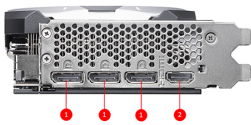

SPECIFICATIONS

Marketing Name	GeForce RTX™ 5060 Ti 8G VENTUS 2X CLASSIC
Memory	8GB GDDR7
Grafik Motoru	NVIDIA® GeForce RTX™ 5060 Ti
Veriyolu Standardı	PCI Express® Gen 5 x16 (uses x8)
Bellek Arayüzü	128-bit
Çekirdek Hızı(MHz)	Extreme Performance: 2587 MHz (MSI Center) Boost: 2572 MHz
Bellek Hızı(MHz)	28 Gbps
Maximum Displays	4
Output	DisplayPort x 3 (v2.1b) HDMI™ x 1 (As specified in HDMI™ 2.1b: up to 4K 480Hz or 8K 120Hz with DSC, Gaming VRR, HDR)
HDCP Desteği	Y
Power consumption (W)	180 W
Recommended Power Supply (W)	600 W
Digital Maximum Resolution	7680 x 4320
DirectX Desteği	12 Ultimate
Boyutlar (mm)	241 x 125 x 51 mm

CONNECTIONS

1. DisplayPort
2. HDMI™

FEATURES

Dual Fan

Two fans and a huge heatsink ensure a cool and quiet experience for you.

TORX FAN 4.0

A masterpiece of teamwork, fan blades work in pairs to create unprecedented levels of focused air pressure.

Nickel-plated Copper Baseplate

Heat from the GPU and memory is swiftly captured by a nickel-plated copper baseplate and transferred.

Core Pipe

Precision-machined heat pipes ensure max contact to the GPU and spread heat along the full length of the heatsink.

Reinforcing Backplate

The reinforcing backplate features a flow-through design that provides additional ventilation.

Zero Frozr

The fans completely stop when temperatures are relatively low, eliminating all noise.