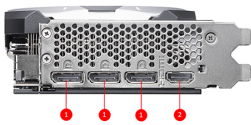

SPECIFICATIONS

Marketing Name	GeForce RTX™ 5060 Ti 8G VENTUS 2X OC CLASSIC
Memory	8GB GDDR7
Grafik Motoru	NVIDIA® GeForce RTX™ 5060 Ti
Veriyolu Standardı	PCI Express® Gen 5 x16 (uses x8)
Bellek Arayüzü	128-bit
Çekirdek Hızı(MHz)	Extreme Performance: 2617 MHz (MSI Center) Boost: 2602 MHz
Bellek Hızı(MHz)	28 Gbps
Maximum Displays	4
Output	DisplayPort x 3 (v2.1b) HDMI™ x 1 (As specified in HDMI™ 2.1b: up to 4K 480Hz or 8K 120Hz with DSC, Gaming VRR, HDR)
HDCP Desteği	Y
Power consumption (W)	180 W
Recommended Power Supply (W)	600 W
Digital Maximum Resolution	7680 x 4320
DirectX Desteği	12 Ultimate
Boyutlar (mm)	241 x 125 x 51 mm

CONNECTIONS

1. DisplayPort
2. HDMI™

FEATURES

Dual Fan

Two fans and a huge heatsink ensure a cool and quiet experience for you.

TORX FAN 4.0

A masterpiece of teamwork, fan blades work in pairs to create unprecedented levels of focused air pressure.

Nickel-plated Copper Baseplate

Heat from the GPU and memory is swiftly captured by a nickel-plated copper baseplate and transferred.

Core Pipe

Precision-machined heat pipes ensure max contact to the GPU and spread heat along the full length of the heatsink.

Reinforcing Backplate

The reinforcing backplate features a flow-through design that provides additional ventilation.

Zero Frozr

The fans completely stop when temperatures are relatively low, eliminating all noise.