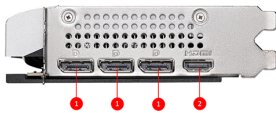

CONNECTIONS

1. DisplayPort
2. HDMI™

FEATURES

Dual Fan

Two fans and a huge heatsink ensure a cool and quiet experience for you.

STORMFORCE FAN

Seven fan blades, claw texturing, and a circular arc are designed for optimal airflow with minimal noise.

Reinforcing Backplate

The reinforcing backplate features a flow-through design that provides additional ventilation.

Zero Frozr

The fans completely stop when temperatures are relatively low, eliminating all noise.