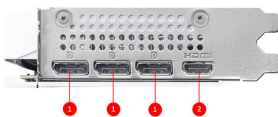

CONNECTIONS

1. DisplayPort
2. HDMI™

FEATURES

Dual Fan

Two fans and a huge heatsink ensure a cool and quiet experience for you.

STORMFORCE FAN

Seven fan blades, claw texturing, and a circular arc are designed for optimal airflow with minimal noise.

Reinforcing Backplate

The reinforcing backplate features a flow-through design that provides additional ventilation.

Zero Frozr

The fans completely stop when temperatures are relatively low, eliminating all noise.