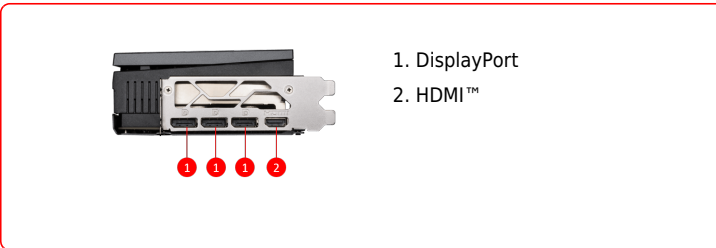

CONNECTIONS

FEATURES

HYPER FROZR THERMAL DESIGN

An apex evolution of advanced thermal design that delivers unparalleled cooling and quiet operation.

STORMFORCE FAN

Seven fan blades, claw texturing, and a circular arc are designed for optimal airflow with minimal noise.

Advanced Vapor Chamber

Built-in Vapor Chamber swiftly transfers heat from the GPU and VRAM to the core pipe for optimal dissipation.

Core Pipes

Core Pipes feature a square design to maximize contact with the GPU baseplate for optimal thermal management.

Filled Fins

Updated heat pipe pathing has allowed more space for additional heatsink fins.

Wave Curved 4.0

Precision-engineered wave edges with a high-low fin design enhance airflow and reduce turbulence.

Air Antegrade Fin 2.0

The fins feature a V-shaped cutout and a high-low design at the airflow passthrough to optimize flow efficiency.

Metal Backplate

A reinforcing metal backplate with airflow vents and thermal pads enhances cooling.

MSI Center

The exclusive MSI Center software lets you monitor, tweak and optimize MSI products in real-time.

Afterburner

Take full control with the most recognized and widely used graphics card overclocking software in the world.