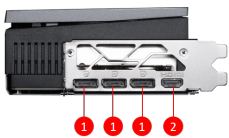

CONNECTIONS

1. DisplayPort
2. HDMI™

FEATURES

HYPER FROZR THERMAL DESIGN

An apex evolution of advanced thermal design that delivers unparalleled cooling and quiet operation.

STORMFORCE FAN

Seven fan blades, claw texturing, and a circular arc are designed for optimal airflow with minimal noise.

Advanced Vapor Chamber

Built-in Vapor Chamber swiftly transfers heat from the GPU and VRAM to the core pipe for optimal dissipation.

Core Pipes

Core Pipes feature a square design to maximize contact with the GPU baseplate for optimal thermal management.

Filled Fins

Updated heat pipe pathing has allowed more space for additional heatsink fins.

Wave Curved 4.0

Precision-engineered wave edges with a high-low fin design enhance airflow and reduce turbulence.

Air Antegrade Fin 2.0

The fins feature a V-shaped cutout and a high-low design at the airflow passthrough to optimize flow efficiency.

Metal Backplate

A reinforcing metal backplate with airflow vents and thermal pads enhances cooling.