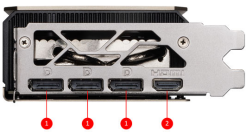

## CONNECTIONS

1. DisplayPort
2. HDMI™

### Air Antegrade Fin

Fins with a V-shaped cutout are located at the airflow passthrough to improve flow efficiency.