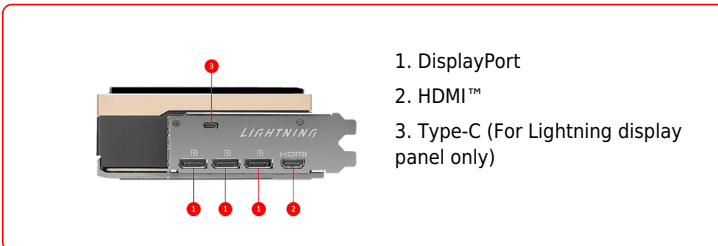

## SPECIFICATIONS

<b>Marketing Name</b>	GeForce RTX™ 5090 32G LIGHTNING Z
<b>Memory</b>	32GB GDDR7
<b>Grafik Motoru</b>	NVIDIA® GeForce RTX™ 5090
<b>Veriyolu Standardı</b>	PCI Express® Gen 5x 16
<b>Bellek Arayüzü</b>	512bit
<b>Çekirdek Hızı(MHz)</b>	Extreme Performance: 2775 MHz (MSI Center) Boost: 2730 MHz
<b>Bellek Hızı(MHz)</b>	28 Gbps
<b>Maximum Displays</b>	4
<b>Output</b>	USB Type-C x 1 (Dedicated for Lightning display panel only), DisplayPort x 3 (2.1b), HDMI™ x 1 (As specified in HDMI™ 2.1b: up to 4K 480Hz or 8K 120Hz with DSC, Gaming VRR, HDR)
<b>HDCP Desteği</b>	Y
<b>Power consumption (W)</b>	OC:800 W Extreme:1000W
<b>Recommended Power Supply (W)</b>	1500W+
<b>Digital Maximum Resolution</b>	7680 x 4320
<b>DirectX Desteği</b>	12 Ultimate
<b>Boyutlar (mm)</b>	Card: 260 x 151 x 61 mm Radiator: 394 x 120 x 56 mm

## CONNECTIONS