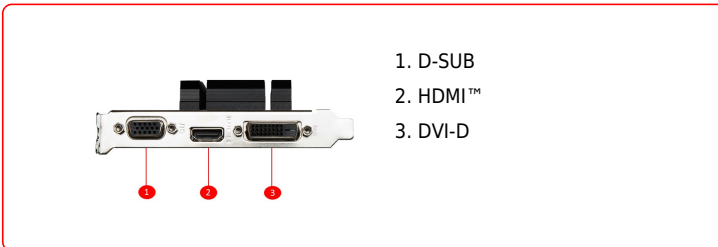

CONNECTIONS

1. D-SUB
2. HDMI™
3. DVI-D