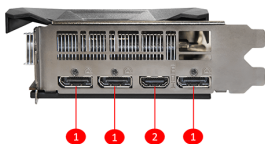

SPECIFICATIONS

Memory	6GB GDDR6
Grafik Motoru	Radeon™ RX 5600 XT
Veriyolu Standardı	PCI Express 4.0
Bellek Arayüzü	192-bit
Çekirdek Hızı(MHz)	Boost: Up to 1620 MHz Game: Up to 1460 MHz Base: 1235 MHz (Game Clock is the expected GPU clock when running typical gaming applications, set to typical TGP (Total Graphics Power). Actual individual game clock results may vary.)
Bellek Hızı(MHz)	Up to 14 Gbps
Maximum Displays	4
Multi-GPU Technology	Y
Power consumption (W)	150W(This data is not fixed, it may differ by core clocks.)
Output	DisplayPort x 3 (v1.4) / HDMI™ 2.0b x 1
HDCP Desteği	Y
Recommended Power Supply (W)	450 W
Virtual Reality Ready	Y
Digital Maximum Resolution	7680x4320
DirectX Desteği	12
OpenGL Desteği	4.6
Boyutlar (mm)	231 x 127 x 46 mm
Ağırlık	790g / 1232g

CONNECTIONS

1. DisplayPort
2. HDMI™

FEATURES

MSI Afterburner

The ultimate overclocking software with advanced control options and real-time hardware monitor.

TORX FAN 3.0

Award-winning fan design combining two different fin designs for cool & quiet gaming.