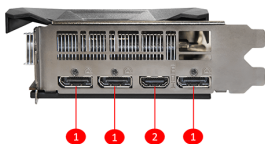

SPECIFICATIONS

Memory	6GB GDDR6
Grafik Motoru	Radeon™ RX 5600 XT
Veriyolu Standardı	PCI Express 4.0
Bellek Arayüzü	192-bit
Çekirdek Hızı(MHz)	Boost: Up to 1560 MHz Game: Up to 1375 MHz Base: 1130 MHz (Game Clock is the expected GPU clock when running typical gaming applications, set to typical TGP (Total Graphics Power). Actual individual game clock results may vary.)
Bellek Hızı(MHz)	Up to 14 Gbps
Maximum Displays	4
Multi-GPU Technology	Y
Power consumption (W)	150W(This data is not fixed, it may differ by core clocks.)
Output	DisplayPort x 3 (v1.4) / HDMI™ 2.0b x 1
HDCP Desteği	Y
Recommended Power Supply (W)	450 W
Virtual Reality Ready	Y
Digital Maximum Resolution	7680x4320
DirectX Desteği	12
OpenGL Desteği	4.6
Boyutlar (mm)	231 x 127 x 46 mm
Ağırlık	790g / 1232g

CONNECTIONS

1. DisplayPort
2. HDMI™

FEATURES

MSI Afterburner

The ultimate overclocking software with advanced control options and real-time hardware monitor.

TORX FAN 3.0

Award-winning fan design combining two different fin designs for cool & quiet gaming.