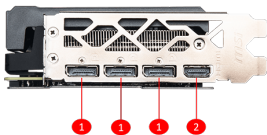

CONNECTIONS

1. DisplayPort
2. HDMI™

FEATURES

MSI Afterburner

The ultimate overclocking software with advanced control options and real-time hardware monitor.

ZERO FROZR

Eliminates fan noise by stopping the fans in low-load situations so you can focus on your game.

TORX FAN 3.0

Award-winning fan design combining two different fin designs for cool & quiet gaming.

Mastery of Aerodynamics

Using groundbreaking aerodynamic techniques, the heatsink is optimized for efficient heat dissipation.

DRAGON CENTER

A consolidated platform that offers all software including MYSTIC LIGHT functionality for your MSI Gaming product.