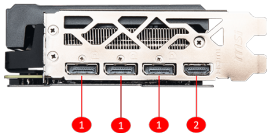

CONNECTIONS

1. DisplayPort
2. HDMI™