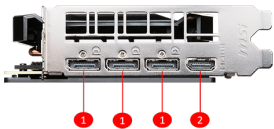

SPECIFICATIONS

Memory	4GB GDDR6
Grafik Motoru	Radeon™ RX 5500 XT
Veriyolu Standardı	PCI Express 4.0
Bellek Arayüzü	128-bit
Çekirdek Hızı(MHz)	Boost: Up to 1845 MHz Game: Up to 1717 MHz Base: 1607 MHz(Game Clock is the expected GPU clock when running typical gaming applications, set to typical) TGP (Total Graphics Power). Actual individual game clock results may vary.)
Bellek Hızı(MHz)	14Gbps
Maximum Displays	4
Multi-GPU Technology	Y
Power consumption (W)	140W (This data is not fixed, it may differ by core clocks.)
Output	DisplayPort x 3 (v1.4) / HDMI™ 2.0b x 1
HDCP Desteği	Y
Recommended Power Supply (W)	450W
Virtual Reality Ready	Y
Digital Maximum Resolution	7680x4320
DirectX Desteği	12
OpenGL Desteği	4.6
Boyutlar (mm)	215 x 128 x 40 mm
Ağırlık	705g / 1064g

CONNECTIONS

1. DisplayPort
2. HDMI™

FEATURES

MSI Afterburner

The ultimate overclocking software with advanced control options and real-time hardware monitor.

TORX FAN 3.0

Award-winning fan design combining two different fin designs for cool & quiet gaming.