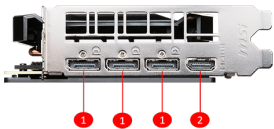

## SPECIFICATIONS

Memory	8GB GDDR6
Grafik Motoru	Radeon™ RX 5500 XT
Veriyolu Standardı	PCI Express 4.0
Bellek Arayüzü	128-bit
Çekirdek Hızı(MHz)	Boost: Up to 1845 MHz Game: Up to 1733 MHz Base: 1647 MHz(Game Clock is the expected GPU clock when running typical gaming applications, set to typical TGP (Total Graphics Power). Actual individual game clock results may vary.)
Bellek Hızı(MHz)	14Gbps
Maximum Displays	4
Multi-GPU Technology	Y
Power consumption (W)	140W (This data is not fixed, it may differ by core clocks.)
Output	DisplayPort x 3 (v1.4) / HDMI™ 2.0b x 1
HDCP Desteği	Y
Recommended Power Supply (W)	450W
Virtual Reality Ready	Y
Digital Maximum Resolution	7680x4320
DirectX Desteği	12
OpenGL Desteği	4.6
Boyutlar (mm)	215 x 128 x 40 mm
Ağırlık	705g / 1064g

## CONNECTIONS

1. DisplayPort
2. HDMI™