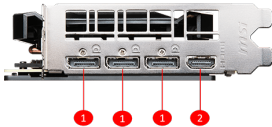

CONNECTIONS

1. DisplayPort
2. HDMI™