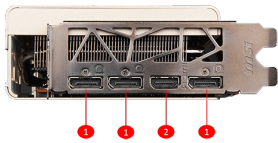

SPECIFICATIONS

Memory	8GB GDDR6
Grafik Motoru	Radeon™ RX 5700
Veriyolu Standardı	PCI Express 4.0
Bellek Arayüzü	256-bit
Çekirdek Hızı(MHz)	Boost: up to 1750 MHz Game: up to 1700 MHz Base: 1540 MHz
Bellek Hızı(MHz)	14Gbps
Maximum Displays	4
Multi-GPU Technology	Crossfire™, 2-Way (Bridgeless)(DX12)
Output	DisplayPort x 3 (v1.4) / HDMI™ 2.0b x 1
Power consumption (W)	225 W
HDCP Desteği	2.2
Virtual Reality Ready	Y
Recommended Power Supply (W)	750 W
Digital Maximum Resolution	7680x4320
DirectX Desteği	12
OpenGL Desteği	4.5
Boyutlar (mm)	254 x 129 x 51 mm
Ağırlık	917g / 1347g

CONNECTIONS

1. DisplayPort

2. HDMI™

FEATURES

MSI Afterburner

The ultimate overclocking software with advanced control options and real-time hardware monitor.

TORX FAN 3.0

Award-winning fan design combining two different fin designs for cool & quiet gaming.