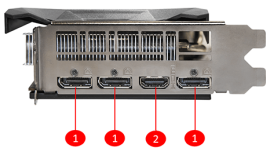

## SPECIFICATIONS

Memory	8GB GDDR6
Grafik Motoru	Radeon™ RX 5700
Veriyolu Standardı	PCI Express 4.0
Bellek Arayüzü	256-bit
Çekirdek Hızı(MHz)	Boost: Up to 1725 MHz Game: Up to 1650 MHz Base: 1490 MHz (Game Clock is the expected GPU clock when running typical gaming applications, set to typical TGP (Total Graphics Power). Actual individual game clock results may vary.)
Bellek Hızı(MHz)	14Gbps
Maximum Displays	4
Multi-GPU Technology	Y (Bridgeless)(DX12)
Output	DisplayPort x 3 (v1.4) / HDMI™ 2.0b x 1
Power consumption (W)	225 W
HDCP Desteği	2.2
Virtual Reality Ready	Y
Recommended Power Supply (W)	750 W
Digital Maximum Resolution	7680x4320
DirectX Desteği	12
OpenGL Desteği	4.5
Boyutlar (mm)	254 x 129 x 51 mm
Ağırlık	892g / 1339g

## CONNECTIONS

1. DisplayPort
2. HDMI™