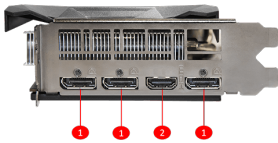

SPECIFICATIONS

Memory	8GB GDDR6
Grafik Motoru	Radeon™ RX 5700
Veriyolu Standardı	PCI Express 4.0
Bellek Arayüzü	256-bit
Çekirdek Hızı(MHz)	Boost: up to 1750 MHz Game: up to 1675 MHz Base: 1515 MHz
Bellek Hızı(MHz)	14Gbps
Maximum Displays	4
Multi-GPU Technology	Crossfire™, 2-Way (Bridgeless)(DX12)
Output	DisplayPort x 3 (v1.4) / HDMI™ 2.0b x 1
Power consumption (W)	225 W
HDCP Desteği	2.2
Virtual Reality Ready	Y
Recommended Power Supply (W)	750W
Digital Maximum Resolution	7680x4320
DirectX Desteği	12
OpenGL Desteği	4.5
Boyutlar (mm)	232x 126 x 46 mm
Ağırlık	799g / 1233g

CONNECTIONS

1. DisplayPort
2. HDMI™

FEATURES

MSI Afterburner

The ultimate overclocking software with advanced control options and real-time hardware monitor.

TORX FAN 3.0

Award-winning fan design combining two different fin designs for cool & quiet gaming.