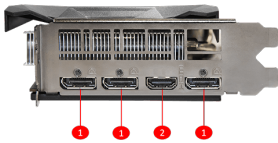

SPECIFICATIONS

Memory	8GB GDDR6
Grafik Motoru	Radeon™ RX 5700
Veriyolu Standardı	PCI Express 4.0
Bellek Arayüzü	256-bit
Çekirdek Hızı(MHz)	Boost: up to 1725 MHz Game: up to 1625 MHz Base: 1465 MHz
Bellek Hızı(MHz)	14Gbps
Maximum Displays	4
Multi-GPU Technology	Crossfire™, 2-Way (Bridgeless)(DX12)
Output	DisplayPort x 3 (v1.4) / HDMI™ 2.0b x 1
Power consumption (W)	225 W
HDCP Desteği	2.2
Virtual Reality Ready	Y
Recommended Power Supply (W)	750W
Digital Maximum Resolution	7680x4320
DirectX Desteği	12
OpenGL Desteği	4.5
Boyutlar (mm)	232x 126 x 46 mm
Ağırlık	799g / 1233g

CONNECTIONS

1. DisplayPort
2. HDMI™

FEATURES

MSI Afterburner

The ultimate overclocking software with advanced control options and real-time hardware monitor.

TORX FAN 3.0

Award-winning fan design combining two different fin designs for cool & quiet gaming.