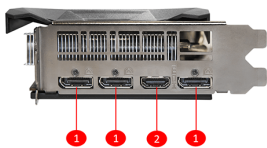

SPECIFICATIONS

Memory	8GB GDDR6
Grafik Motoru	Radeon™ RX 5700
Veriyolu Standardı	PCI Express 4.0
Bellek Arayüzü	256-bit
Çekirdek Hızı(MHz)	Boost: Up to 1750 MHz Game: Up to 1675 MHz Base: 1515 MHz (Game Clock is the expected GPU clock when running typical gaming applications, set to typical TGP (Total Graphics Power). Actual individual game clock results may vary.)
Bellek Hızı(MHz)	14Gbps
Maximum Displays	4
Multi-GPU Technology	Y (Bridgeless)(DX12)
Output	DisplayPort x 3 (v1.4) / HDMI™ 2.0b x 1
Power consumption (W)	225 W
HDCP Desteği	2.2
Virtual Reality Ready	Y
Recommended Power Supply (W)	750W
Digital Maximum Resolution	7680x4320
DirectX Desteği	12
OpenGL Desteği	4.5
Boyutlar (mm)	232x 126 x 46 mm
Ağırlık	788g / 1232g

CONNECTIONS

1. DisplayPort
2. HDMI™

FEATURES

MSI Afterburner

The ultimate overclocking software with advanced control options and real-time hardware monitor.

TORX FAN 3.0

Award-winning fan design combining two different fin designs for cool & quiet gaming.