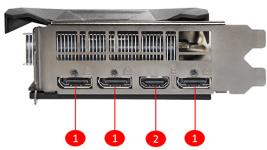

SPECIFICATIONS

Memory	8GB GDDR6
Grafik Motoru	Radeon™ RX 5700 XT
Veriyolu Standardı	PCI Express 4.0
Bellek Arayüzü	256-bit
Çekirdek Hızı(MHz)	Boost: UP to 1905 MHz Game: Up to 1775 MHz Base: 1630 MHz (Game Clock is the expected GPU clock when running typical gaming applications, set to typical TGP (Total Graphics Power). Actual individual game clock results may vary.)
Bellek Hızı(MHz)	14Gbps
Maximum Displays	4
Multi-GPU Technology	Y (Bridgeless)(DX12)
Output	DisplayPort x 3 (v1.4) / HDMI™ 2.0b x 1
Power consumption (W)	225 W
HDCP Desteği	2.2
Virtual Reality Ready	Y
Recommended Power Supply (W)	750 W
Digital Maximum Resolution	7680x4320
DirectX Desteği	12
OpenGL Desteği	4.5
Boyutlar (mm)	254 x 129 x 51 mm
Ağırlık	894g / 1341g

CONNECTIONS

1. DisplayPort
2. HDMI™

FEATURES

MSI Afterburner

The ultimate overclocking software with advanced control options and real-time hardware monitor.

TORX FAN 3.0

Award-winning fan design combining two different fin designs for cool & quiet gaming.