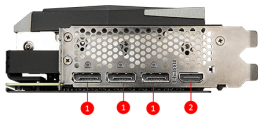

SPECIFICATIONS

Memory	12GB GDDR6
Grafik Motoru	AMD Radeon™ RX 6750 XT
Veriyolu Standardı	PCI Express® Gen 4
Bellek Arayüzü	192-bit
Çekirdek Hızı(MHz)	Boost: Up to 2600 MHz / Game: Up to 2495 MHz
Bellek Hızı(MHz)	18 Gbps
Maximum Displays	4
Output	DisplayPort x 3 (v1.4a) HDMI™ x 1 (Supports 4K@120Hz/8K@60Hz and VRR as specified in HDMI™ 2.1)
HDCP Desteği	Y
Power consumption (W)	250 W
Virtual Reality Ready	Y
Digital Maximum Resolution	7680x4320
Recommended Power Supply (W)	650 W or greater
DirectX Desteği	12 Ultimate
OpenGL Desteği	4.6
Boyutlar (mm)	327 x 137 x 56 mm
Ağırlık	1368 g / 2158 g

CONNECTIONS

1. DisplayPort
2. HDMI™

FEATURES

Mystic Light

Mystic Light gives you complete control of the RGB lighting for MSI devices and compatible RGB products.

TRI FROZR 2

TRI FROZR 2 offers the perfect balance between cool temperatures and quiet fans during endless gaming sessions.

Airflow Control

Don't sweat it, Airflow Control guides the air to exactly where it needs to be for maximum cooling.

Core Pipe

Precision-machined heat pipes ensure max contact and spread heat along the full length of the heatsink.