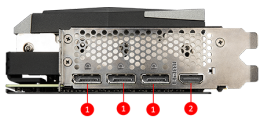

SPECIFICATIONS

Stream Processors	3840 Units
Memory	16GB GDDR6
Power connectors	8-pin x 3
Grafik Motoru	Radeon™ RX 6800
Veriyolu Standardı	PCI Express® Gen 4
Bellek Arayüzü	256-bit
Çekirdek Hızı(MHz)	Boost: Up to 2015 MHz / Game: Up to 1815 MHz
Bellek Hızı(MHz)	16 Gbps
Maximum Displays	4
Multi-GPU Technology	Y
HDCP Desteği	Y
Power consumption (W)	250 W
Output	DisplayPort x 3 (v1.4a) HDMI x 1 (Supports 4K@120Hz/8K@60Hz and VRR as specified in HDMI 2.1)
Virtual Reality Ready	Y
Digital Maximum Resolution	7680x4320
Recommended Power Supply (W)	650 W
DirectX Desteği	12 Ultimate
Boyutlar (mm)	324 x 142 x 55 mm

CONNECTIONS

1. DisplayPort
2. HDMI™

FEATURES

TRI FROZR 2

TRI FROZR 2 offers the perfect balance between cool temperatures and quiet fans during endless gaming sessions.

Airflow Control

Don't sweat it, Airflow Control guides the air to exactly where it needs to be for maximum cooling.

TORX FAN 4.0

A masterpiece of teamwork, fan blades work in pairs to create unprecedented levels of focused air pressure.

Core Pipe

Precision-machined heat pipes ensure max contact to the GPU and spread heat along the full length of the heatsink.

Metal Backplate

Thermal pads under the sturdy metal backplate provide additional cooling while the flow-through ventilation reduces trapped heat.

MSI Center

The exclusive MSI Center software lets you monitor, tweak and optimize MSI products in real-time.