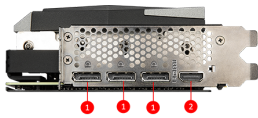

SPECIFICATIONS

Stream Processors	3840 Units
Memory	16GB GDDR6
Power connectors	8-pin x 3
Grafik Motoru	Radeon™ RX 6800
Veriyolu Standardı	PCI Express® Gen 4
Bellek Arayüzü	256-bit
Çekirdek Hızı(MHz)	Boost: Up to 2155 MHz / Game: Up to 1925 MHz
Bellek Hızı(MHz)	16 Gbps
Maximum Displays	4
Multi-GPU Technology	Y
HDCP Desteği	Y
Power consumption (W)	250 W
Output	DisplayPort x 3 (v1.4a) HDMI x 1 (Supports 4K@120Hz/8K@60Hz and VRR as specified in HDMI 2.1)
Recommended Power Supply (W)	650 W
Virtual Reality Ready	Y
Digital Maximum Resolution	7680x4320
DirectX Desteği	12 Ultimate
Boyutlar (mm)	324 x 142 x 55 mm

CONNECTIONS

1. DisplayPort
2. HDMI™

FEATURES

TRI FROZR 2

TRI FROZR 2 offers the perfect balance between cool temperatures and quiet fans during endless gaming sessions.

Airflow Control

Don't sweat it, Airflow Control guides the air to exactly where it needs to be for maximum cooling.

TORX FAN 4.0

A masterpiece of teamwork, fan blades work in pairs to create unprecedented levels of focused air pressure.

Core Pipe

Precision-machined heat pipes ensure max contact to the GPU and spread heat along the full length of the heatsink.

Metal Backplate

Thermal pads under the sturdy metal backplate provide additional cooling while the flow-through ventilation reduces trapped heat.

Zero Frozr

The fans completely stop when temperatures are relatively low, eliminating all noise.