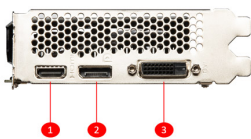

CONNECTIONS

1. HDMI™
2. DisplayPort
3. DVI-D

FEATURES

MSI Afterburner

The ultimate overclocking software with advanced control options and real-time hardware monitor.

NVIDIA® G-SYNC®

Gives you more of what you want in a gaming experience. Incredibly smooth, tear-free gameplay at refresh rates up to 240 Hz.

SMALL FORM FACTOR

MSI AERO ITX cards offer the power of a full size graphics card in an incredibly small package.

PERFECT IN ANY CASE

Thanks to a small form factor, MSI AERO ITX cards will fit into virtually any case.