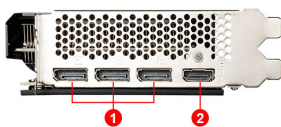

SPECIFICATIONS

Model Name	GeForce RTX 3050 AERO ITX 8G
繪圖引擎	NVIDIA® GeForce RTX™ 3050
科技介面	PCI Express® Gen 4 x 8
動態 / 核心時脈(MHz)	Boost: 1777 MHz
Cores	2560 Units
記憶體速度	14 Gbps
Memory	8GB GDDR6
記憶體介面	128-bit
Output	DisplayPort x 3 (v1.4) HDMI™ x 1 (Supports 4K@120Hz as specified in HDMI™ 2.1)
功耗(W)	130 W
供電接口	8-pin x 1
建議電源供應(W)	550 W
顯示卡尺寸(mm)	172 x 125 x 43 mm
重量 (顯示卡 / 包裝盒)	486g/816g
DirectX 支援版本	12 API
OpenGL 支援版本	4.6
最大螢幕輸出數量	4
G-SYNC® technology	Y
Adaptive Vertical Sync	Y
Digital Maximum Resolution	7680 x 4320

PERFECT IN ANY CASE

Thanks to a small form factor, MSI AERO ITX cards will fit into virtually any case.

SOLID BACKPLATE

Increases toughness of the card to prevent bending while complementing the design.

APP Player

MSI APP Player provides a seamless PC experience for mobile gaming.

MSI Center

The exclusive MSI Center software lets you monitor, tweak and optimize MSI products in real-time.

CONNECTIONS

1. DisplayPort
2. HDMI™