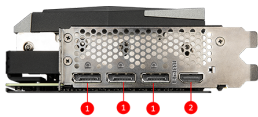

SPECIFICATIONS

Model Name	GeForce RTX™ 3060 GAMING TRIO 12G
繪圖引擎	NVIDIA® GeForce RTX™ 3060
科技介面	PCI Express® Gen 4
動態 / 核心時脈(MHz)	Boost:1777 MHz
Cores	3584 Units
記憶體速度	15 Gbps
Memory	12GB GDDR6
記憶體介面	192-bit
Output	DisplayPort x 3 (v1.4a) HDMI™ x 1 (Supports 4K@120Hz as specified in HDMI™ 2.1)
功耗(W)	170W
供電接口	8-pin x 2
建議電源供應(W)	550W
顯示卡尺寸(mm)	323 x 140 x 56 mm
重量 (顯示卡 / 包裝盒)	1477 g / 2305 g
DirectX 支援版本	12 API
OpenGL 支援版本	4.6
最大螢幕輸出數量	4
VR Ready	Y
G-SYNC® technology	Y
Adaptive Vertical Sync	Y
Digital Maximum Resolution	7680x4320

CONNECTIONS

1. DisplayPort
2. HDMI™

FEATURES

Mystic Light

Mystic Light gives you complete control of the RGB lighting for MSI devices and compatible RGB products.

Backplate

A clean-looking backplate reinforces the length of the card.

TWIN FROZR 8

TWIN FROZR 8 offers the perfect balance between cool temperatures and quiet fans during endless gaming sessions.

TORX FAN 4.0

A masterpiece of teamwork, fan blades work in pairs to create unprecedented levels of focused air pressure.