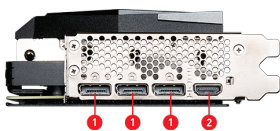

SPECIFICATIONS

Model Name	GeForce RTX™ 3070 Ti GAMING TRIO 8G
繪圖引擎	NVIDIA® GeForce RTX™ 3070 Ti
科技介面	PCI Express® Gen 4
動態 / 核心時脈(MHz)	Boost: 1800 MHz
Cores	6144 Units
記憶體速度	19 Gbps
Memory	8GB GDDR6X
記憶體介面	256-bit
Output	DisplayPort x 3 (v1.4a) HDMI™ x 1 (Supports 4K@120Hz as specified in HDMI™ 2.1)
HDCP Support	Y
功耗(W)	310 W
供電接口	8-pin x2
建議電源供應(W)	750 W
顯示卡尺寸(mm)	323 x 140 x 56 mm
重量 (顯示卡 / 包裝盒)	1515 g / 2343 g
DirectX 支援版本	12 API
OpenGL 支援版本	4.6
最大螢幕輸出數量	4
VR Ready	Y
G-SYNC® technology	Y
Adaptive Vertical Sync	Y
Digital Maximum Resolution	7680 x 4320

CONNECTIONS

1. DisplayPort
2. HDMI™

FEATURES

Mystic Light

Mystic Light gives you complete control of the RGB lighting for MSI devices and compatible RGB products.

TRI FROZR 2

TRI FROZR 2 offers the perfect balance between cool temperatures and quiet fans during endless gaming sessions.

TORX FAN 4.0

A masterpiece of teamwork, fan blades work in pairs to create unprecedented levels of focused air pressure.

Core Pipe

Precision-machined heat pipes ensure max contact and spread heat along the full length of the heatsink.