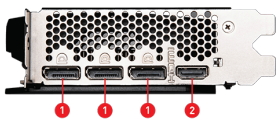

CONNECTIONS

1. DisplayPort
2. HDMI™