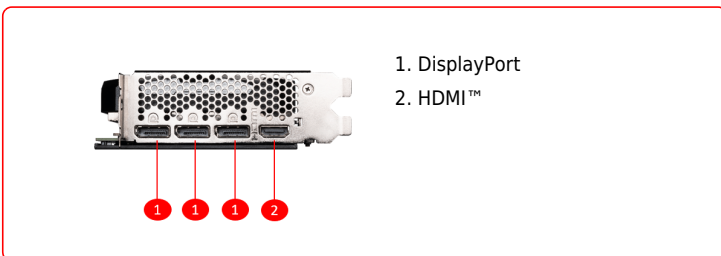

SPECIFICATIONS

Model Name	GeForce RTX™ 4070 SUPER 12G VENTUS 3X
繪圖引擎	NVIDIA® GeForce RTX™ 4070 SUPER
科技介面	PCI Express® Gen 4
動態 / 核心時脈(MHz)	Extreme Performance: 2490 MHz (MSI Center) Boost: 2475 MHz
Cores	7168 Units
記憶體速度	21 Gbps
Memory	12GB GDDR6X
記憶體介面	192-bit
Output	DisplayPort x 3 (v1.4a) HDMI™ x 1 (Supports 4K@120Hz HDR, 8K@60Hz HDR, and Variable Refresh Rate as specified in HDMI™ 2.1a)
功耗(W)	220 W
供電接口	16-pin x 1
建議電源供應(W)	650 W
顯示卡尺寸(mm)	308 x 120 x 43 mm
DirectX 支援版本	12 Ultimate
OpenGL 支援版本	4.6
最大螢幕輸出數量	4
G-SYNC® technology	Y
Digital Maximum Resolution	7680 x 4320

CONNECTIONS

FEATURES

- Triple Fan**
 Three fans and a huge heatsink ensure a cool and quiet experience for you.
- TORX FAN 4.0**
 A masterpiece of teamwork, fan blades work in pairs to create unprecedented levels of focused air pressure.
- Copper Baseplate**
 A solid nickel-plated copper baseplate transfers heat from the GPU to all heat pipes for better cooling.
- Core Pipe**
 Precision-machined heat pipes ensure max contact and spread heat along the full length of the heatsink.
- Backplate**
 A clean-looking backplate reinforces the length of the card.
- Airflow Control**
 Don't sweat it, Airflow Control guides the air to exactly where it needs to be for maximum cooling.
- MSI Center**
 The exclusive MSI Center software lets you monitor, tweak and optimize MSI products in real-time.
- Afterburner**
 Take full control with the most recognized and widely used graphics card overclocking software in the world.