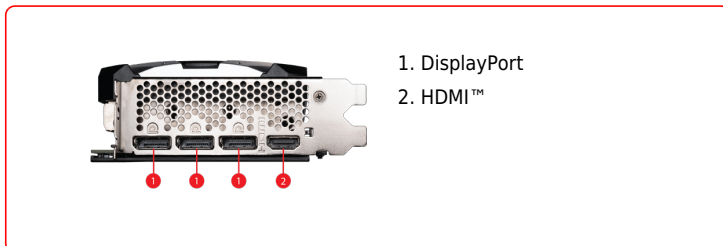

## SPECIFICATIONS

<b>Model Name</b>	GeForce RTX™ 4070 Ti VENTUS 3X E1 12G OC
<b>繪圖引擎</b>	NVIDIA® GeForce RTX™ 4070 Ti
<b>科技介面</b>	PCI Express® Gen 4
<b>動態 / 核心時脈(MHz)</b>	Extreme Performance: 2655 MHz (MSI Center) Boost: 2640 MHz
<b>Cores</b>	7680 Units
<b>記憶體速度</b>	21 Gbps
<b>Memory</b>	12GB GDDR6X
<b>記憶體介面</b>	192-bit
<b>Output</b>	DisplayPort x 3 (v1.4a) HDMI™ x 1 (Supports 4K@120Hz HDR, 8K@60Hz HDR, and Variable Refresh Rate as specified in HDMI™ 2.1a)
<b>功耗(W)</b>	285 W
<b>供電接口</b>	16-pin x 1
<b>建議電源供應(W)</b>	700 W
<b>顯示卡尺寸(mm)</b>	308 x 120 x 51 mm
<b>DirectX 支援版本</b>	12 Ultimate
<b>OpenGL 支援版本</b>	4.6
<b>最大螢幕輸出數量</b>	4
<b>G-SYNC® technology</b>	Y
<b>Digital Maximum Resolution</b>	7680 x 4320

## CONNECTIONS

## FEATURES

- Triple Fan**  
 Three fans and a huge heatsink ensure a cool and quiet experience for you.
- TORX FAN 4.0**  
 A masterpiece of teamwork, fan blades work in pairs to create unprecedented levels of focused air pressure.
- Copper Baseplate**  
 A solid nickel-plated copper baseplate transfers heat from the GPU to all heat pipes for better cooling.
- Core Pipe**  
 Precision-machined heat pipes ensure max contact and spread heat along the full length of the heatsink.
- Airflow Control**  
 Don't sweat it, Airflow Control guides the air to exactly where it needs to be for maximum cooling.
- Backplate**  
 A clean-looking backplate reinforces the length of the card.
- MSI Center**  
 The exclusive MSI Center software lets you monitor, tweak and optimize MSI products in real-time.
- Afterburner**  
 Take full control with the most recognized and widely used graphics card overlocking software in the world.