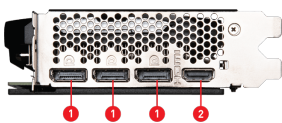

SPECIFICATIONS

Model Name	GeForce RTX™ 4070 VENTUS 2X 12G
繪圖引擎	NVIDIA® GeForce RTX™ 4070
科技介面	PCI Express® Gen 4
動態 / 核心時脈(MHz)	Extreme Performance: 2490 MHz (MSI Center) Boost: 2475 MHz
Cores	5888 Units
記憶體速度	21 Gbps
Memory	12GB GDDR6X
記憶體介面	192-bit
Output	DisplayPort x 3 (v1.4a) HDMI™ x 1 (Supports 4K@120Hz HDR, 8K@60Hz HDR, and Variable Refresh Rate as specified in HDMI™ 2.1a)
功耗(W)	200 W
供電接口	8-pin x 1
建議電源供應(W)	650 W
顯示卡尺寸(mm)	242 x 125 x 43 mm
DirectX 支援版本	12 Ultimate
OpenGL 支援版本	4.6
最大螢幕輸出數量	4
G-SYNC® technology	Y
Digital Maximum Resolution	7680 x 4320

CONNECTIONS

1. DisplayPort
2. HDMI™

FEATURES

Dual Fan

Two fans and a huge heatsink ensure a cool and quiet experience for you.

TORX FAN 4.0

A masterpiece of teamwork, fan blades work in pairs to create unprecedented levels of focused air pressure.

Copper Baseplate

A solid nickel-plated copper baseplate transfers heat from the GPU to all heat pipes for better cooling.

Core Pipe

Precision-machined heat pipes ensure max contact and spread heat along the full length of the heatsink.