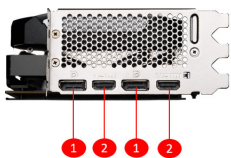

SPECIFICATIONS

Model Name	GeForce RTX™ 4080 16GB VENTUS 3X E
繪圖引擎	NVIDIA® GeForce RTX™ 4080 16GB
科技介面	PCI Express® Gen 4
動態 / 核心時脈(MHz)	Extreme Performance: 2520 MHz (MSI Center) Boost: 2505 MHz
Cores	9728 Units
記憶體速度	22.4 Gbps
Memory	16GB GDDR6X
記憶體介面	256-bit
Output	DisplayPort x 2 (v1.4a) HDMI™ x 2 (Supports 4K@120Hz HDR, 8K@60Hz HDR, and Variable Refresh Rate as specified in HDMI™ 2.1a)
HDCP Support	Y
功耗(W)	320 W
供電接口	16-pin x1
建議電源供應(W)	750 W
顯示卡尺寸(mm)	322 x 136 x 62 mm
重量 (顯示卡 / 包裝盒)	1595 g / 2200 g
DirectX 支援版本	12 Ultimate
OpenGL 支援版本	4.6
最大螢幕輸出數量	4
G-SYNC® technology	Y
Digital Maximum Resolution	7680 x 4320

CONNECTIONS

1. DisplayPort
2. HDMI™

FEATURES

Triple Fan

Three fans and a huge heatsink ensure a cool and quiet experience for you.

TORX FAN 4.0

A masterpiece of teamwork, fan blades work in pairs to create unprecedented levels of focused air pressure.

Copper Baseplate

A solid nickel-plated copper baseplate transfers heat from the GPU to all heat pipes for better cooling.

Core Pipe

Precision-machined heat pipes ensure max contact and spread heat along the full length of the heatsink.

Airflow Control

Don't sweat it, Airflow Control guides the air to exactly where it needs to be for maximum cooling.

Aluminum Backplate

Thermal pads beneath the sturdy metal backplate provide additional cooling.