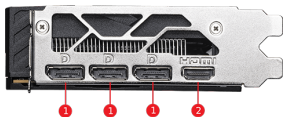

SPECIFICATIONS

Model Name	G5050-8GC
繪圖引擎	NVIDIA® GeForce RTX™ 5050
科技介面	PCI Express® Gen 5 x16 (uses x8)
動態 / 核心時脈(MHz)	Extreme Performance: 2647 MHz (MSI Center) Boost: 2632 MHz
Cores	2560 Units
記憶體速度	20 Gbps
Memory	8GB GDDR6
記憶體介面	128-bit
Output	DisplayPort x 3 (v2.1b) HDMI™ x 1 (As specified in HDMI™ 2.1b: up to 4K 480Hz or 8K 120Hz with DSC, Gaming VRR, HDR)
HDCP Support	Y
功耗(W)	130 W
供電接口	8-pin x 1
建議電源供應(W)	550 W
顯示卡尺寸(mm)	202 x 120 x 41 mm
重量 (顯示卡 / 包裝盒)	497 g / 859 g
DirectX 支援版本	12 Ultimate
OpenGL 支援版本	4.6
最大螢幕輸出數量	4
G-SYNC® technology	Y
Marketing Name	GeForce RTX™ 5050 8G GAMING OC
Digital Maximum Resolution	7680 x 4320

CONNECTIONS

1. DisplayPort
2. HDMI™

FEATURES

Twin Frozr 10

Experience superior cooling and quieter performance with MSI's enhanced fan blade design.

STORMFORCE FAN

Seven fan blades, claw texturing, and a circular arc are designed for optimal airflow with minimal noise.

Backplate

A clean-looking backplate reinforces the length of the card.

Zero Frozr

Zero Frozr is the calm before the storm, keeping fans still and maintaining silence until cooling is needed.

Fuse

Additional fuses built into the custom PCB provide additional safeguards against electrical damage.