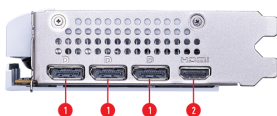

SPECIFICATIONS

Model Name	G5060-8V2CW
繪圖引擎	NVIDIA® GeForce RTX™ 5060
科技介面	PCI Express® Gen 5 x16 (uses x8)
動態 / 核心時脈(MHz)	Extreme Performance: 2535 MHz (MSI Center) Boost: 2527 MHz
Cores	3840 Units
記憶體速度	28 Gbps
Memory	8GB GDDR7
記憶體介面	128-bit
Output	DisplayPort x 3 (v2.1b) HDMI™ x 1 (As specified in HDMI™ 2.1b: up to 4K 480Hz or 8K 120Hz with DSC, Gaming VRR, HDR)
HDCP Support	Y
功耗(W)	145 W
供電接口	8-pin x1
建議電源供應(W)	550 W
顯示卡尺寸(mm)	197 x 120 x 41 mm
重量 (顯示卡 / 包裝盒)	511 g / 829 g
DirectX 支援版本	12 Ultimate
OpenGL 支援版本	4.6
最大螢幕輸出數量	4
G-SYNC® technology	Y
Marketing Name	GeForce RTX™ 5060 8G VENTUS 2X OC WHITE
Digital Maximum Resolution	7680 x 4320

FEATURES

- Dual Fan**
Two fans and a huge heatsink ensure a cool and quiet experience for you.
- TORX FAN 5.0**
Fan blades linked by ring arcs and a fan cowl work together to stabilize and maintain high-pressure airflow.
- Backplate**
A clean-looking backplate reinforces the length of the card.
- Zero Frozr**
Zero Frozr is the calm before the storm, keeping fans still and maintaining silence until cooling is needed.
- Fuse**
Additional fuses built into the custom PCB provide additional safeguards against electrical damage.
- DrMOS**
DrMOS power stage solutions provide great efficiency with low power loss and enhanced voltage controls.
- MSI Center**
The exclusive MSI Center software lets you monitor, tweak and optimize MSI products in real-time.
- Afterburner**
Take full control with the most recognized and widely used graphics card overlocking software in the world.

CONNECTIONS

1. DisplayPort
2. HDMI™