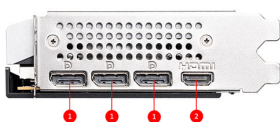

SPECIFICATIONS

| | |
|-----------------------------------|---|
| Model Name | G5060-8V3C |
| 繪圖引擎 | NVIDIA® GeForce RTX™ 5060 |
| 科技介面 | PCI Express® Gen 5 X16 (uses x8) |
| 動態 / 核心時脈(MHz) | Extreme Performance: 2550 MHz (MSI Center) Boost: 2535 MHz |
| Cores | 3840 Units |
| 記憶體速度 | 28 Gbps |
| Memory | 8GB GDDR7 |
| 記憶體介面 | 128-bit |
| Output | DisplayPort x 3 (v2.1b) HDMI™ x 1 (As specified in HDMI™ 2.1b: up to 4K 480Hz or 8K 120Hz with DSC, Gaming VRR, HDR) |
| HDCP Support | Y |
| 功耗(W) | 145W |
| 供電接口 | 8-pin x1 |
| 建議電源供應(W) | 550 W |
| 顯示卡尺寸(mm) | 303 x 121 x 41 mm |
| 重量 (顯示卡 / 包裝盒) | 684 g / 1042 g |
| DirectX 支援版本 | 12 Ultimate |
| OpenGL 支援版本 | 4.6 |
| 最大螢幕輸出數量 | 4 |
| G-SYNC® technology | Y |
| Marketing Name | GeForce RTX™ 5060 8G VENTUS 3X OC |
| Digital Maximum Resolution | 7680 x 4320 |

CONNECTIONS

1. DisplayPort
2. HDMI™

FEATURES

Triple Fan

Three fans and a huge heatsink ensure a cool and quiet experience for you.

TORX FAN 5.0

Fan blades linked by ring arcs and a fan cowl work together to stabilize and maintain high-pressure airflow.

Nickel-plated Copper Baseplate

Heat from the GPU and memory is swiftly captured by a nickel-plated copper baseplate and transferred.

Core Pipes

Core Pipes feature a square design to maximize contact with the GPU baseplate for optimal thermal management.