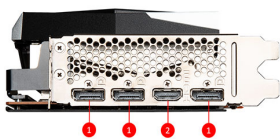

SPECIFICATIONS

Model Name	Radeon™ RX 6700 XT GAMING 12G
繪圖引擎	Radeon™ RX 6700 XT
科技介面	PCI Express® Gen 4
動態 / 核心時脈(MHz)	Boost: Up to 2615 MHz / Game: Up to 2433 MHz
Cores	2560 Units
記憶體速度	16 Gbps
Memory	12GB GDDR6
記憶體介面	192-bit
Output	DisplayPort x 3 (v1.4) HDMI™ x 1 (Supports 4K@120Hz/8K@60Hz and VRR as specified in HDMI™ 2.1)
功耗(W)	230 W
供電接口	8-pin x 2
建議電源供應(W)	650 W
顯示卡尺寸(mm)	279 x 131 x 58 mm
重量 (顯示卡 / 包裝盒)	1179 g / 1764 g
DirectX 支援版本	12
OpenGL 支援版本	4.6
最大螢幕輸出數量	4
VR Ready	Y
Digital Maximum Resolution	7680 x 4320
Afterburner OC	Y
多重GPU串聯技術	Y

CONNECTIONS

1. DisplayPort
2. HDMI™

FEATURES

Mystic Light

Mystic Light gives you complete control of the RGB lighting for MSI devices and compatible RGB products.

Dragon Center

MSI's exclusive Dragon Center software lets you monitor, tweak and optimize MSI products in real-time.

Custom PCB

The custom PCB has been engineered with hardened circuits and optimized trace routing for performance and reliability.

TWIN FROZR 8

TWIN FROZR 8 offers the perfect balance between cool temperatures and quiet fans during endless gaming sessions.

TORX FAN 4.0

A masterpiece of teamwork, fan blades work in pairs to create unprecedented levels of focused air pressure.

Core Pipe

Precision-machined heat pipes ensure max contact and spread heat along the full length of the heatsink.